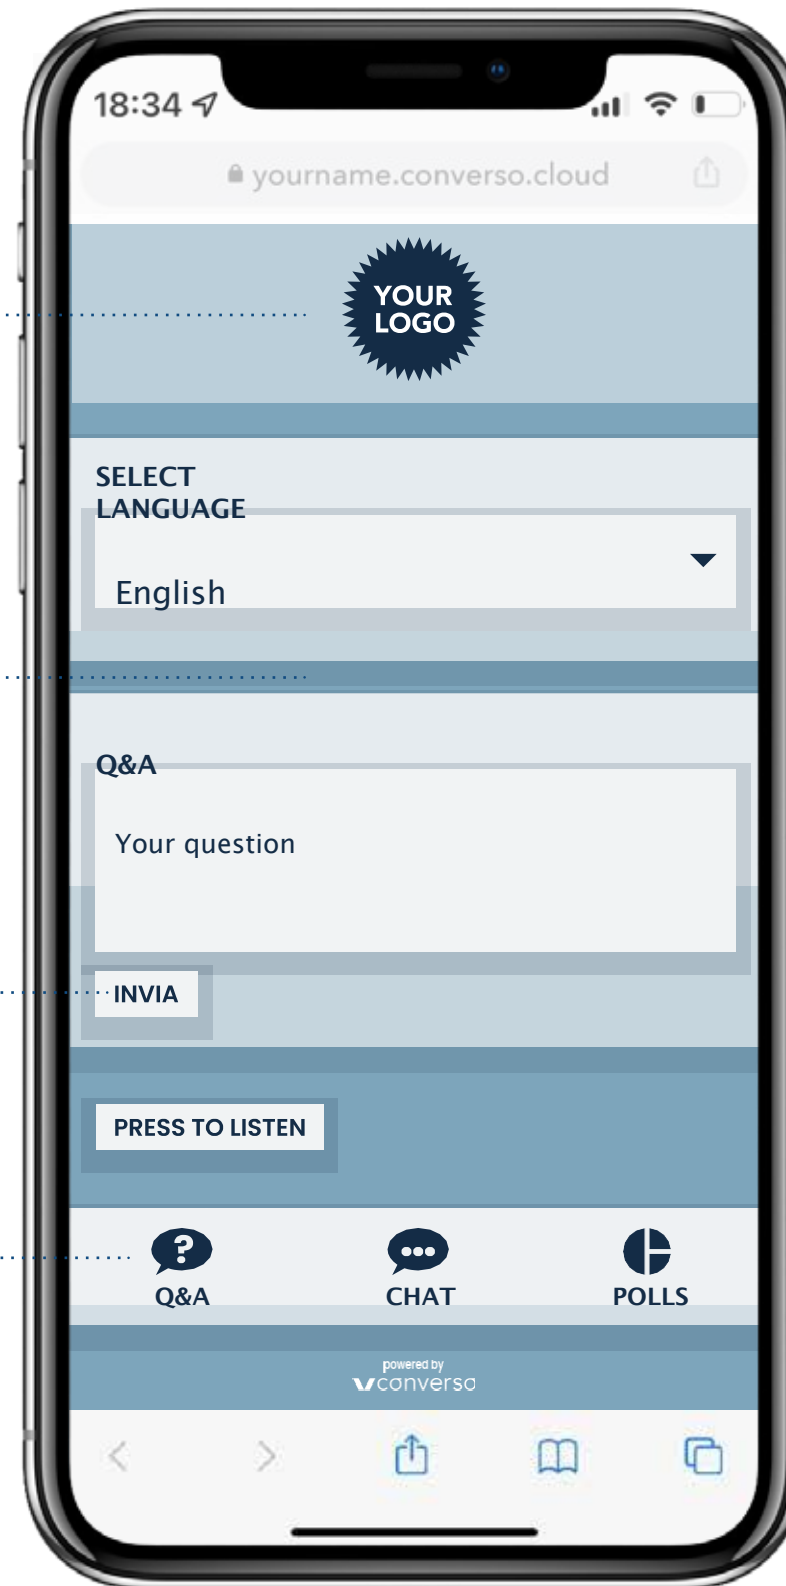

# CONVERSO APP

custom design

 converso

Otherwise, choose one of our layouts from the ready-to-use package.

Insert logo

Custom background (spot colour, pattern, picture)

Choose the font that best suits your corporate image and match it with a colour